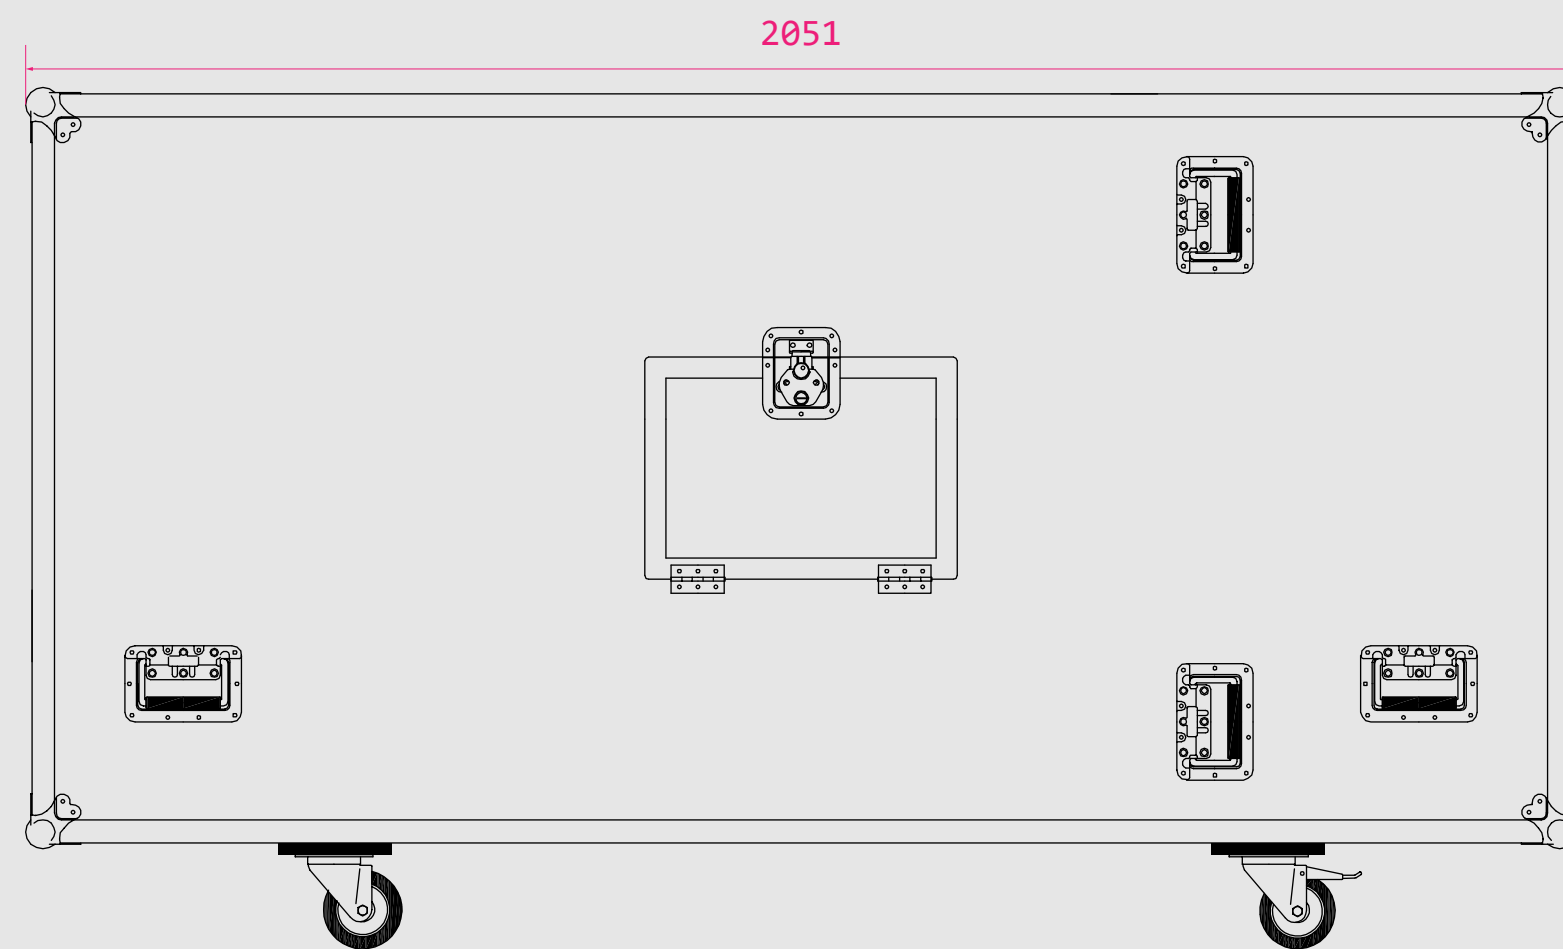

CrystalScreen 2.0

Flight Case Technical Drawing

Copyright 2025 United Screens GmbH, Behringstraße 28a, 22765 Hamburg, Germany. All rights reserved.

All products and brand names are trademarks or registered trademarks of their respective companies. Designs, features, and specifications are subject to change without notice. All screen images are simulated.

All measurements are in millimeter. Images are simulated and for illustration purposes only.

United Screens GmbH
info@united-screens.tv
www.united-screens.tv
+49 40 571 996 47