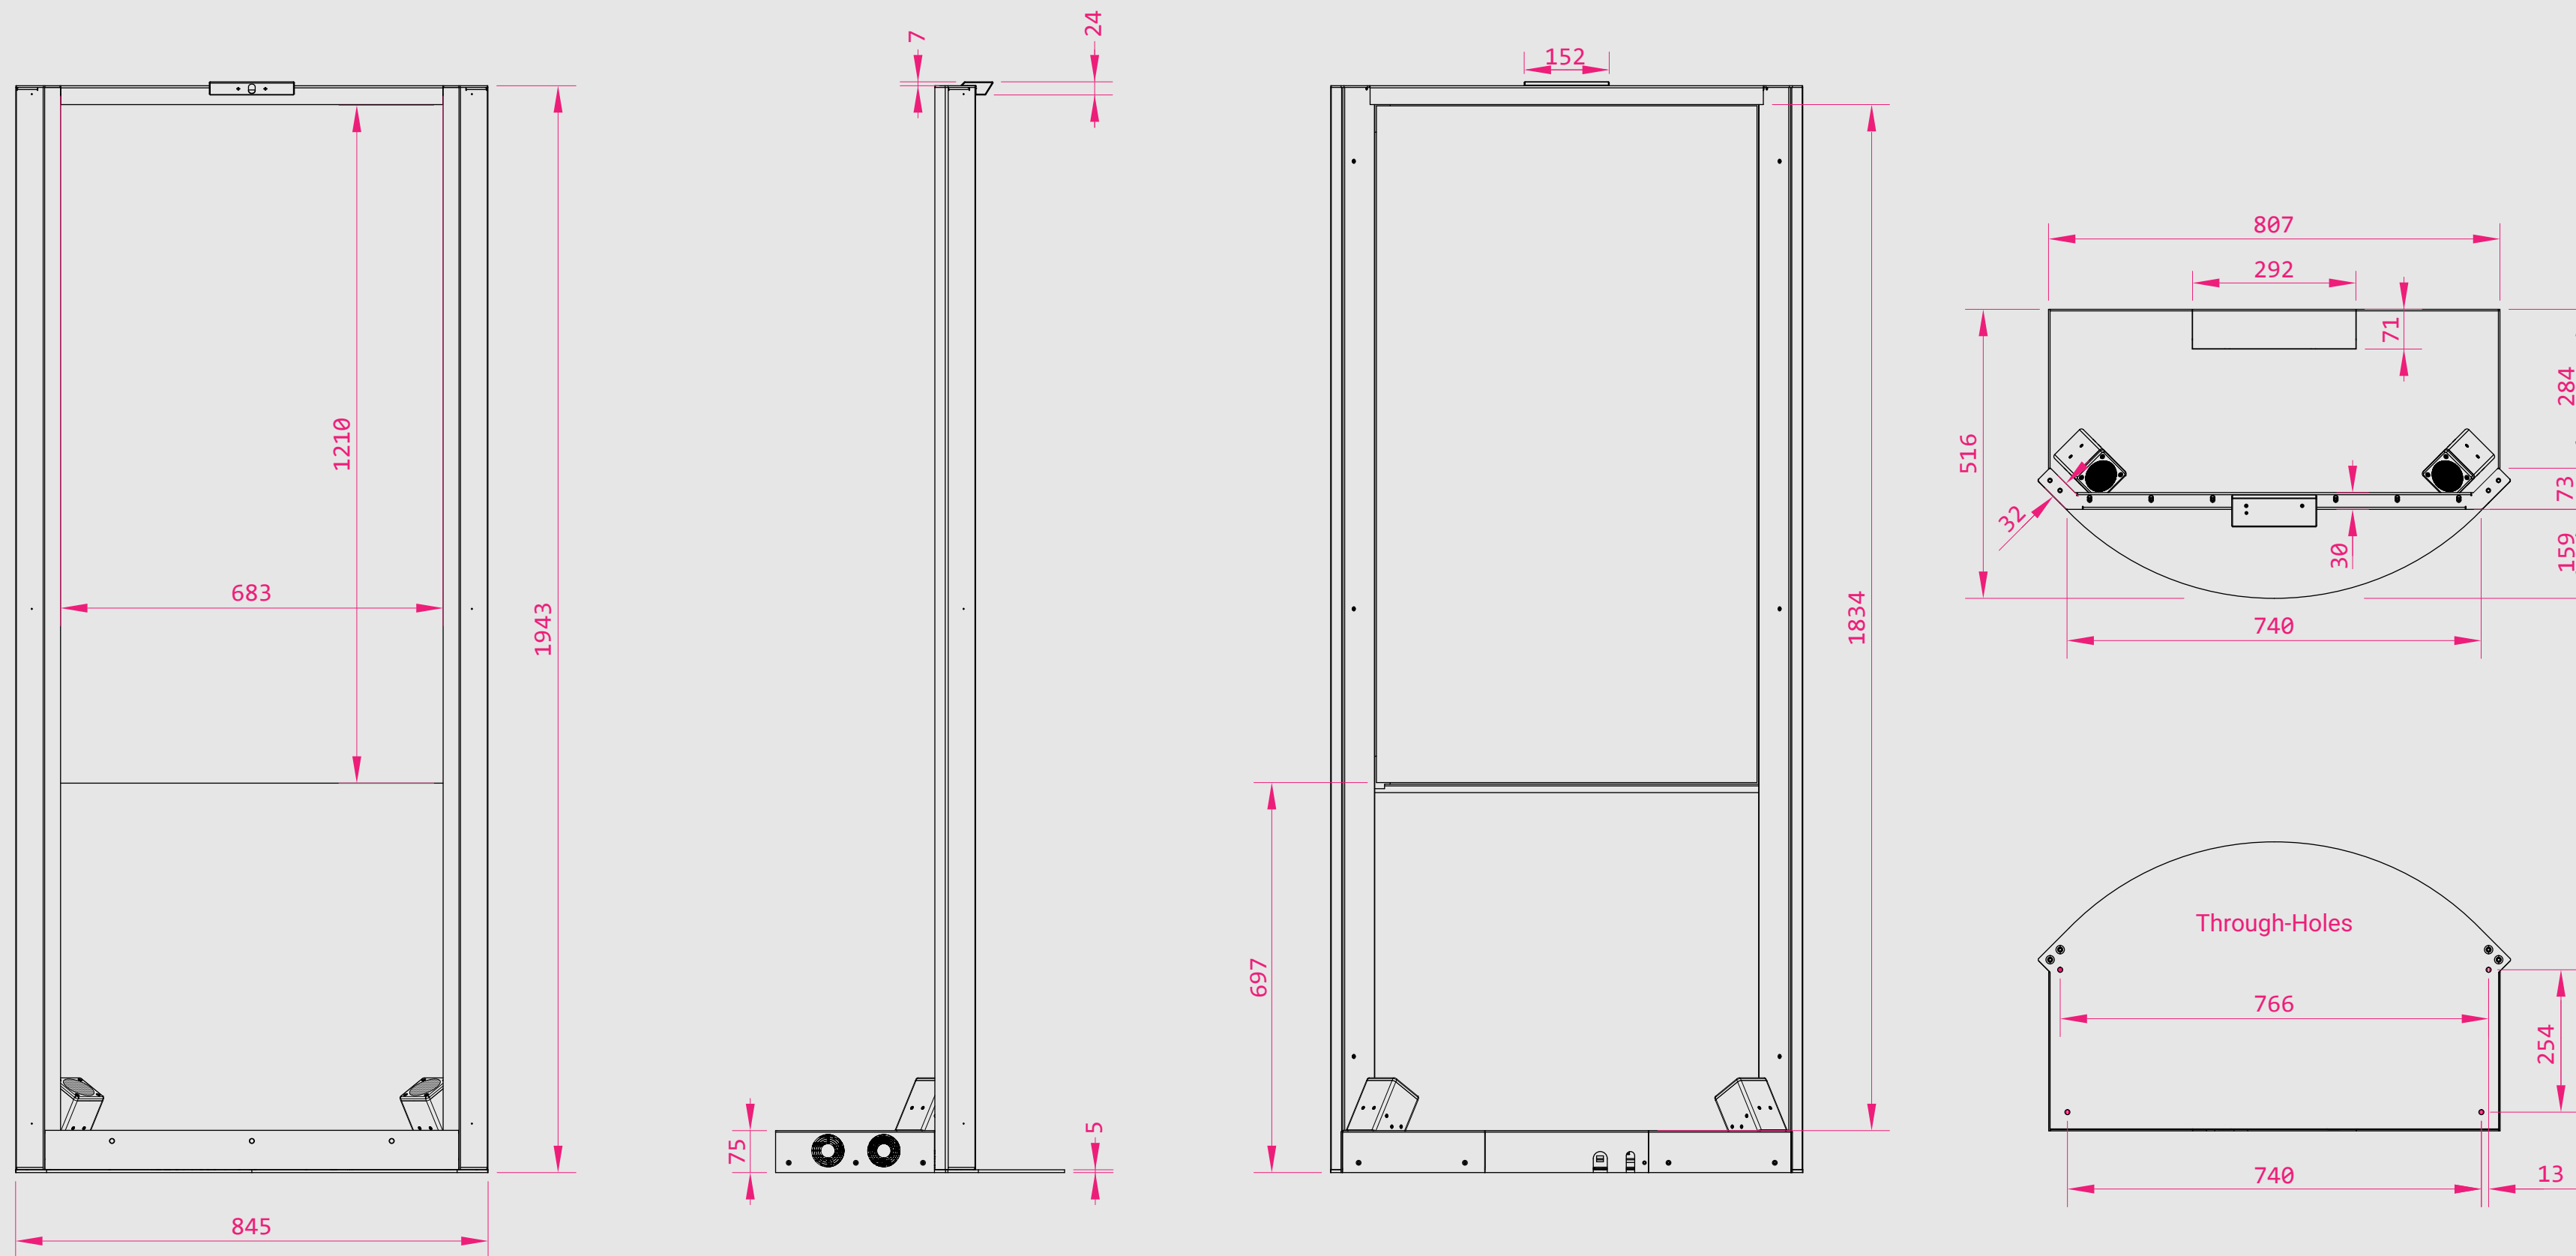

CrystalScreen 2.0

Technical Drawing

All measurements are in millimeter. Images are simulated and for illustration purposes only.