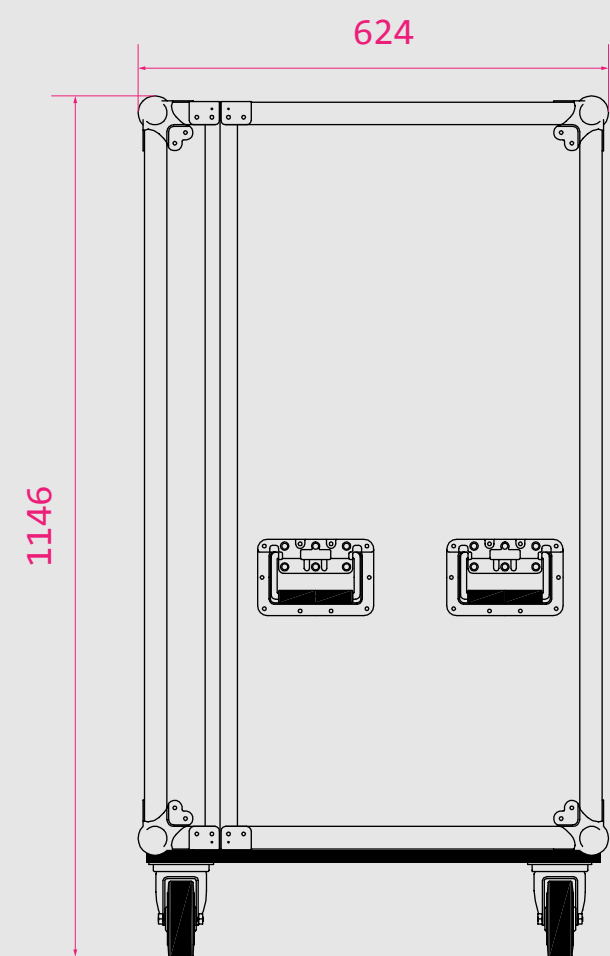

CrystalScreen 2.0

Flight Case Technical Drawing

Copyright 2025 United Screens GmbH, Behringstraße 28a, 22765 Hamburg, Germany. All rights reserved.

All products and brand names are trademarks or registered trademarks of their respective companies. Designs, features, and specifications are subject to change without notice. All screen images are simulated.

All measurements are in millimeter. Images are simulated and for illustration purposes only.

United Screens GmbH
info@united-screens.tv
www.united-screens.tv
+49 40 571 996 47