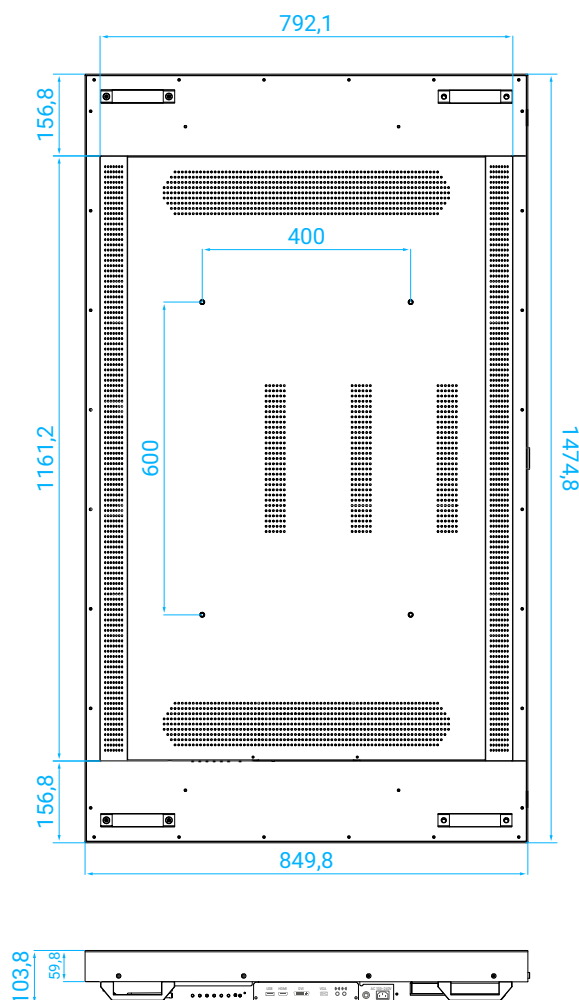

ZBOX 65"

AS3D DISPLAY

ZBOX-65-P

- Type › Display
- Mount › VESA 400x600
- Orientation › Portrait
- Housing › Metal & Tempered Glass
- Color › Black
- Screen Diagonal › 65 inch
- Resolution › 2160x3840
- Display Area › 804(H) x 1428(V) mm
- Brightness › 1000 cd/m² (Typical)
- Contrast Ratio › 1400:1 (Typical)
- Response Time › 5 ms (Typical)
- Weight › 100KG
- View Number › 9 views
- 3D Filter Type › Lenticular
- Best Viewing Distance › 3.5m ~ 5.0m
- 3D viewing Angle › ca. 120°
- Power › 100 ~ 240V AC, 50 ~60Hz
- Power consumption › 300W
- I/O › 1x HDMI 2.0, 1 x DVI
- Content Format › Multi-stream, Multi-tile,
2D+Depth, Interactive (Unity3D)

All measurements are in millimeter.
Images are simulated and for illustration purposes only.

UNITED
SCREENS GMBH

UNITED SCREENS GmbH
Behringstraße 28a - 22765 Hamburg - Germany

✉ info@united-screens.tv

🌐 www.united-screens.tv