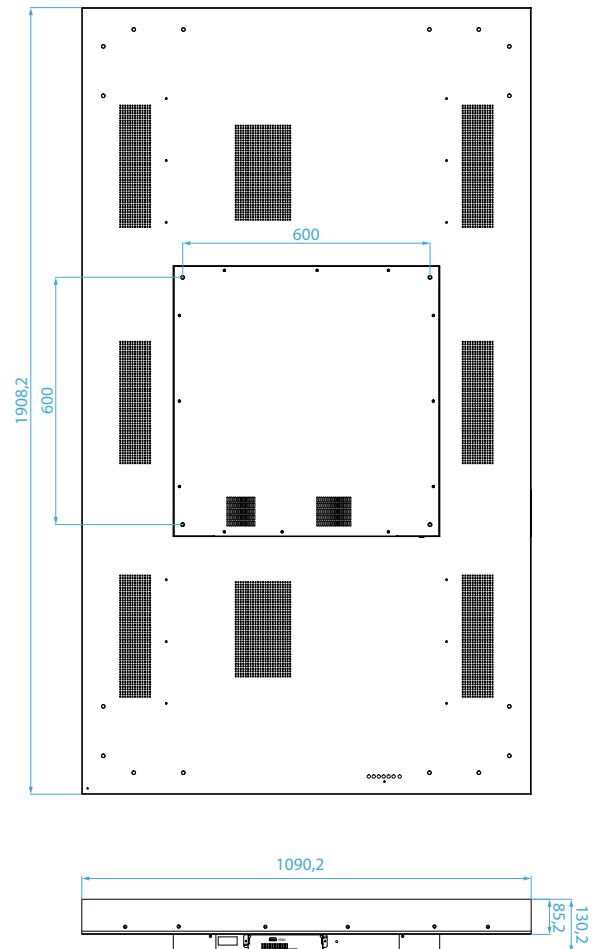

ZBOX 85" AS3D Display

ZBOX-85-P

- Type › Display
- Mount › VESA 600x600
- Orientation › Portrait
- Housing › Metal & Tempered Glass
- Color › Black
- Screen Diagonal › 85 inch
- Resolution › 2160x3840
- Display Area › 1872(H) x 1053(V) mm
- Brightness › 500 cd/m2 (Typical)
- Contrast Ratio › 1300:1
- Response Time › 5.0 ms (grey to grey)
- Weight › 188 KG
- 3D Filter Type › Lenticular
- View Number › 9 views
- Best Viewing Distance › 4.0m ~ 8.0m
- 3D viewing Angle › ca. 120°
- Power › 100 ~ 240V AC, 50 ~60Hz
- max power consumption › 700w
- I/O › 1 x HDMI Input

- 3D Player › ioPlayer 2.0 Standard
- Content Format › Multi-Stream, Multi-tile, 2D+Depth, interactive (Unity3D)

All measurements are in millimeter.
Images are simulated and for illustration purposes only.