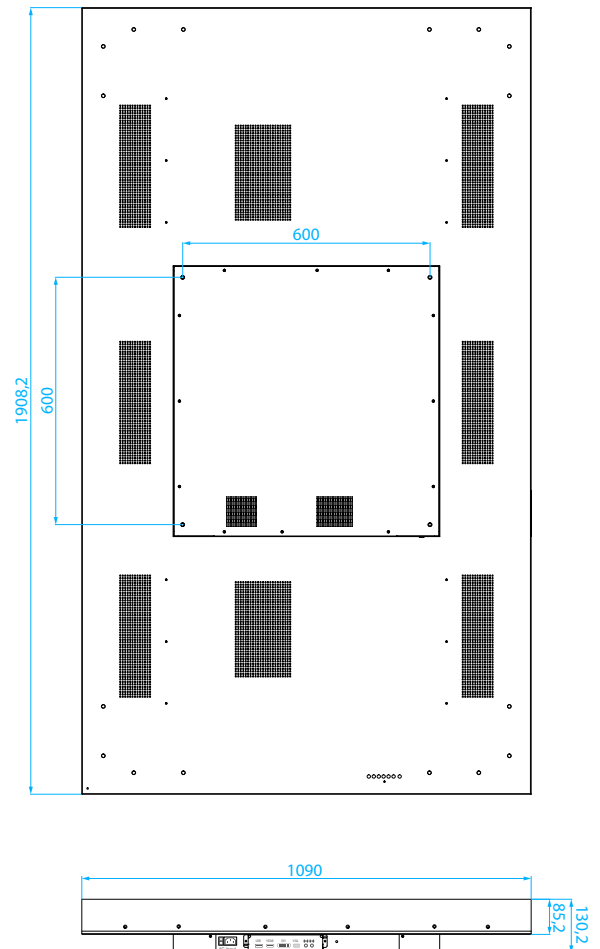

ZBOX 85" AS3D Display

ZBOX-85-P

- Type › Display
- Mount › VESA 600x600
- Orientation › Portrait
- Housing › Metal & Tempered Glass
- Color › Black
- Screen Diagonal › 85 inch
- Resolution › 2160x3840
- Display Area › 1053(H) x 1872(V) mm
- Brightness › 700 cd/m² (Typical)
- Contrast Ratio › 3000:1
- Response Time › 6.5 ms (Typical)
- Weight › 185 KG
- 3D Filter Type › Lenticular
- View Number › 9 views
- Best Viewing Distance › 3.5m ~ 5.0m
- 3D viewing Angle › ca. 120°
- Power › 100 ~ 240V AC, 50 ~60Hz
- Power consumption › 400W
- I/O › 1x HDMI 2.0, 1 x DVI
- Content Format › Multi-Stream, Multi-tile, 2D+Depth, Interactive (Unity3D)

All measurements are in millimeter.
Images are simulated and for illustration purposes only.