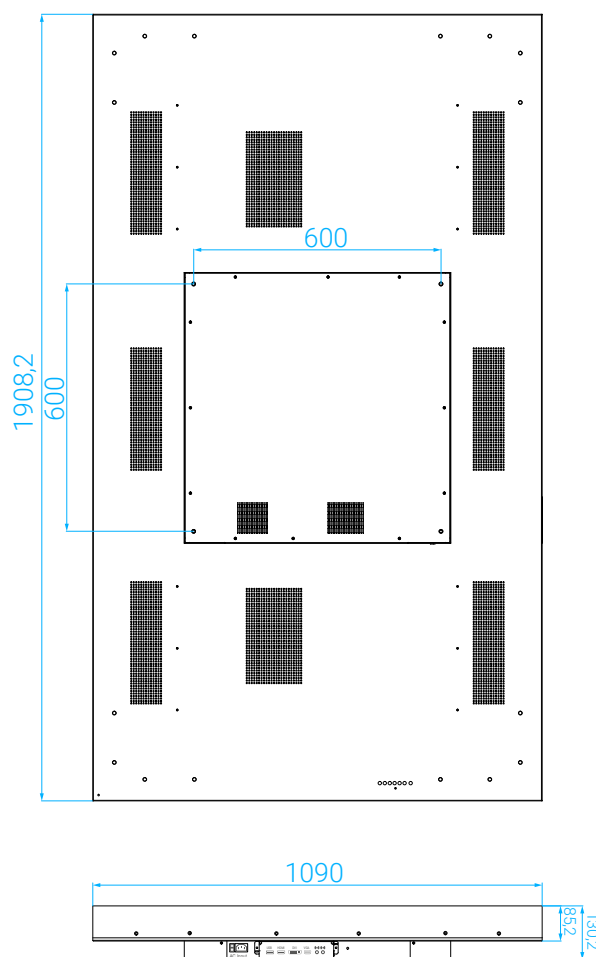

Mechanical Drawing

UNITED
SCREENS GMBH

UNITED SCREENS GmbH
Behringstraße 28a - 22765 Hamburg - Germany

✉ info@united-screens.tv

🌐 www.united-screens.tv

☎ +49 40 571 996 47

All measurements are in millimeter.
Images are simulated and for illustration purposes only.