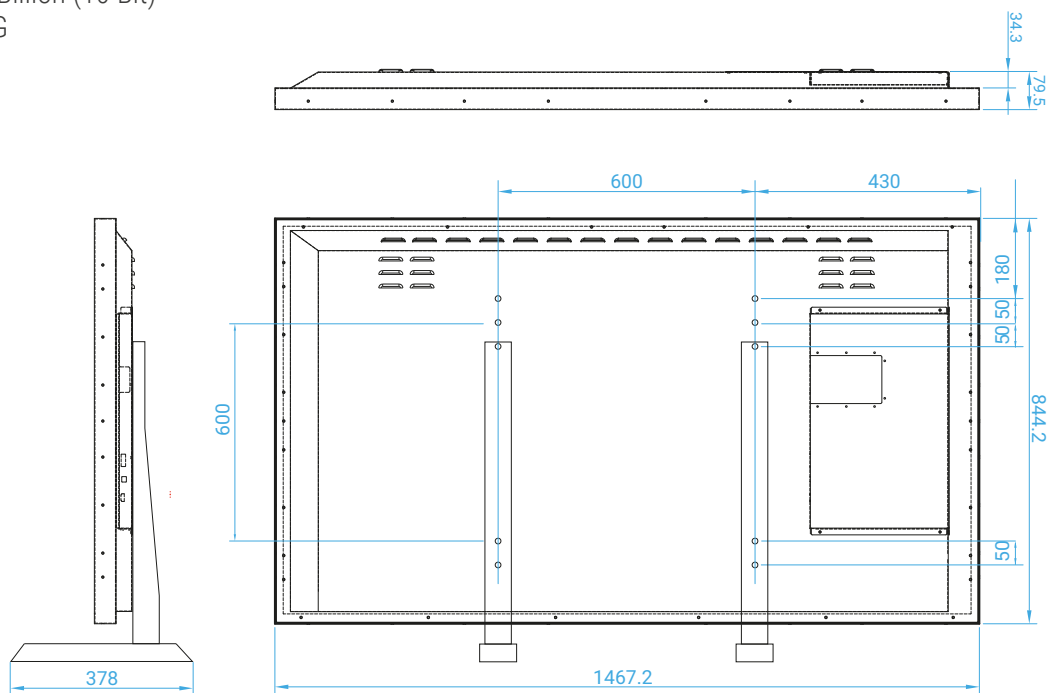

ZVIEW 65" AS3D DISPLAY

ZVIEW-65

Type	› Single User Eye-Tracking-Display
Mount	› Table Stand or Wall Mounted
Orientation	› Landscape
Housing	› Metal & Tempered Glass
Color	› Black
Screen Diagonal	› 65 inch
Display Resolution	› 3840x2160
Input Resolution	› 3840x1080
Display Area	› 1428(H) x 804(V) mm
Brightness	› 400 cd/m2 (Typical)
Contrast Ratio	› 4000:1
Response Time	› 9.5 ms (Grey to Grey)
Display Colors	› 1.07Billion (10 Bit)
Weight	› 85KG

3D Viewing Angle	› ca. 90°
View Number	› 2 Views
3D Filter Type	› Lenticular
Best 3D Viewing Distance	› 1.0m ~ 1.75m

Power	› 90 ~ 253V AC, 50/60Hz
power consumption	› 155w
I/O	› 1 x DVI-D

Input Format	› <i>DVI graphic card output required!</i> › stereoscopic SideBySide › non-squeezed
--------------	--

Accessories	› active DP to DVI converter
-------------	------------------------------

All measurements are in millimeter.
Images are simulated and for illustration purposes only.

UNITED
SCREENS GMBH

UNITED SCREENS GmbH