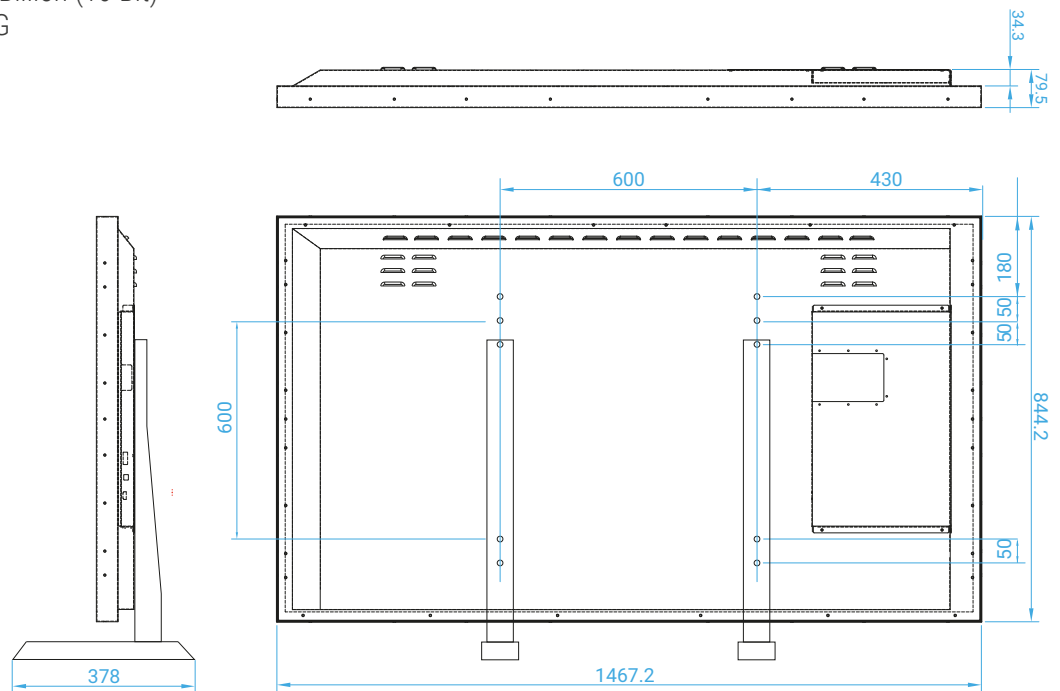

# ZVIEW 65" AS3D DISPLAY

ZVIEW-65

Type	› Single User Eye-Tracking-Display
Mount	› Table Stand or Wall Mounted
Orientation	› Landscape
Housing	› Metal & Tempered Glass
Color	› Black
Screen Diagonal	› 65 inch
Display Resolution	› 3840x2160
Input Resolution	› 3840x1080
Display Area	› 1428(H) x 804(V) mm
Brightness	› 400 cd/m2 (Typical)
Contrast Ratio	› 4000:1
Response Time	› 9.5 ms (Grey to Grey)
Display Colors	› 1.07Billion (10 Bit)
Weight	› 85KG

3D Viewing Angle	› ca. 90°
View Number	› 2 Views
3D Filter Type	› Lenticular
Best 3D Viewing Distance	› 1.2m ~ 3.5m

Power	› 90 ~ 253V AC, 50/60Hz
power consumption	› 155w
I/O	› 1 x DVI-D
Input Format	› stereoscopic SideBySide non-squeezed
Accessories	› active DP to DVI converter

All measurements are in millimeter.  
Images are simulated and for illustration purposes only.

**UNITED**  
SCREENS GMBH

UNITED SCREENS GmbH

📍 Behringstraße 28a - 22765 Hamburg - Germany

✉ info@united-screens.tv