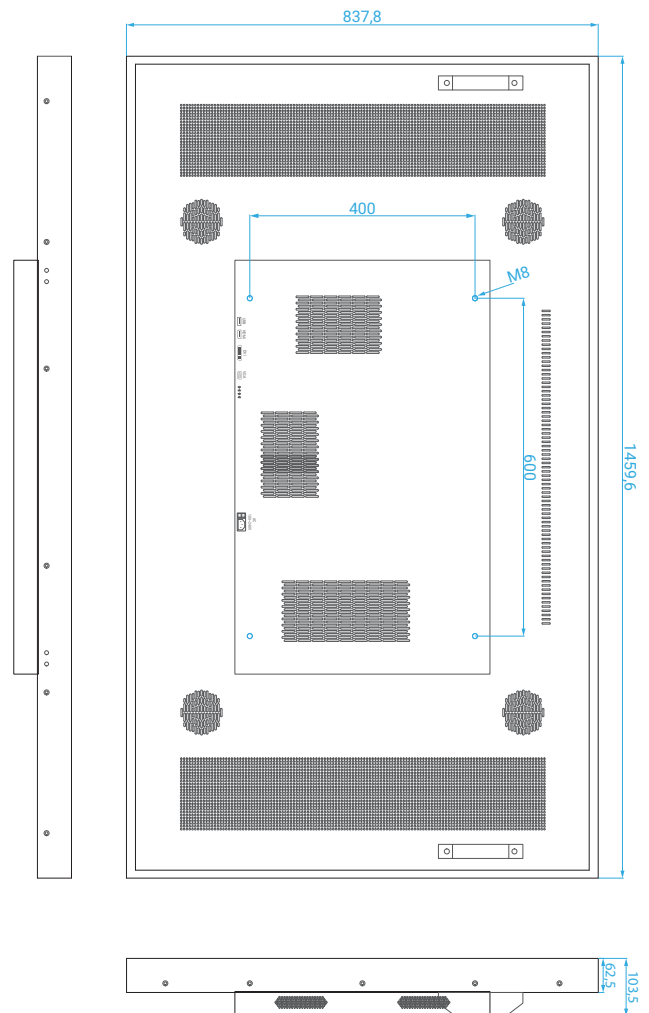

# ZBOX 65"

**AS3D DISPLAY**  
ZBOX-65-P

UNITED  
SCREENS GMBH

- Type › Display Only
- Mount › Wall Mounted
- Orientation › Portrait
- Housing › Metal & Tempered Glass
- Color › Black
- Screen Diagonal › 65 inch
- Resolution › 2160x3840
- Display Area › 1428(H) x 804(V) mm
- Brightness › 400 cd/m2 (Typical)
- Weight › 85KG
- View Number › 9 views
- 3D Filter Type › Lenticular
- Best Viewing Distance › 3.0m ~ 8.0m
- Power › 100 ~ 240V AC, 50 ~60Hz
- power consumption › 230w
- I/O › 1x HDMI 2.0
- Content Format › Multi-stream, Multi-tile, 2D+Depth, interactive (Unity3D)

All measurements are in millimeter.  
Images are simulated and for illustration purposes only.

UNITED  
SCREENS GMBH

- UNITED SCREENS GmbH  
Behringstraße 28a - 22765 Hamburg - Germany
- ✉ info@united-screens.tv
- 🌐 www.united-screens.tv
- ☎ +49 40 571 996 47