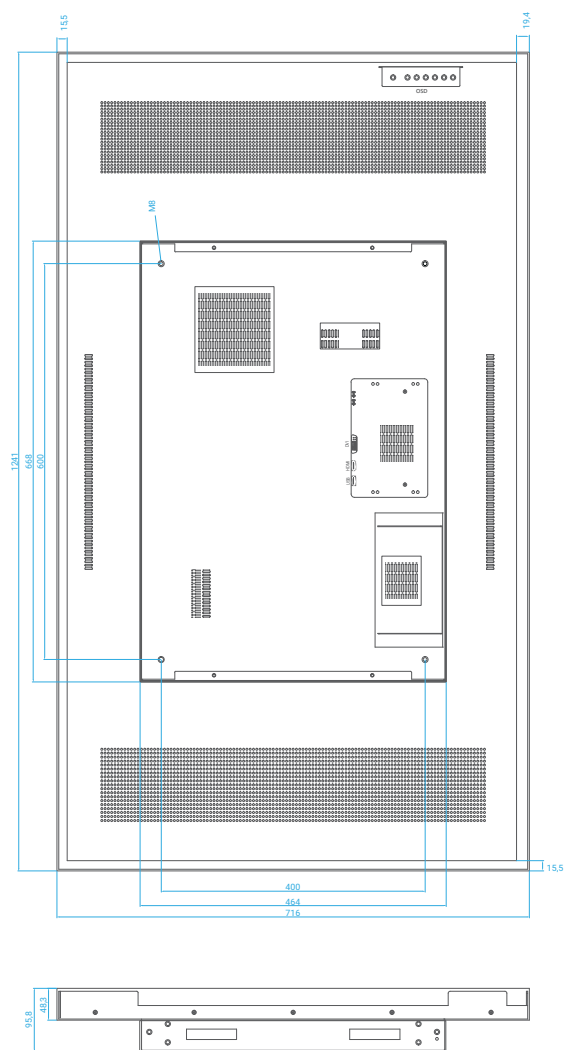

ZBOX 55"

AS3D DISPLAY
ZBOX-55-P

- Type › Display Only
- Mount › Wall Mounted
- Orientation › Portrait
- Housing › Metal & Tempered Glass
- Color › Black
- Screen Diagonal › 55 inch
- Resolution › 2160x3840
- Display Area › 1210(H) x 680(V) mm
- Brightness › 400 cd/m2 (Typical)
- Weight › 75 KG
- View Number › 9 views
- 3D Filter Type › Lenticular
- Best Viewing Distance › 2.5m ~ 4.0m
- Power › 100 ~ 240V AC, 50 ~60Hz
- power consumption › 200w
- I/O › 1x HDMI 2.0
- Content Format › Multi-stream, Multi-tile, 2D+Depth, interactive (Unity3D)