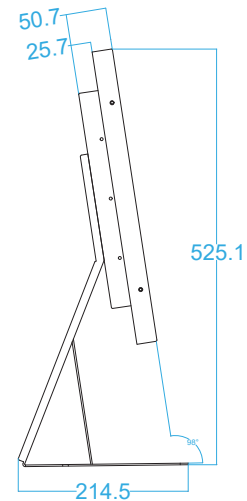

ZBOX 27"

AS3D DISPLAY

ZBOX-27-L/P

UNITED
SCREENS GMBH

- Type › Display Only
- Mount › Table Stand or Wall Mounted
- Orientation › Portrait & Landscape
- Housing › Metal & Tempered Glass
- Color › Black
- Screen Diagonal › 27 inch
- Resolution › 3840x2160
- Display Area › 597(H) x 335(V) mm
- Brightness › 350 cd/m2 (Typical)
- Weight › 12 KG
- View Number › 4 views & 9 views
- 3D Filter Type › Lenticular
- Best Viewing Distance › 1.0m ~ 2.5m
- Power › 100 ~ 240V AC, 50 ~60Hz
- power consumption › 140W
- I/O › 2x HDMI 2.0
- Content Format › Multi-stream, Multi-tile, 2D+Depth, interactive (Unity3D)

All measurements are in millimeter.
Images are simulated and for illustration purposes only.