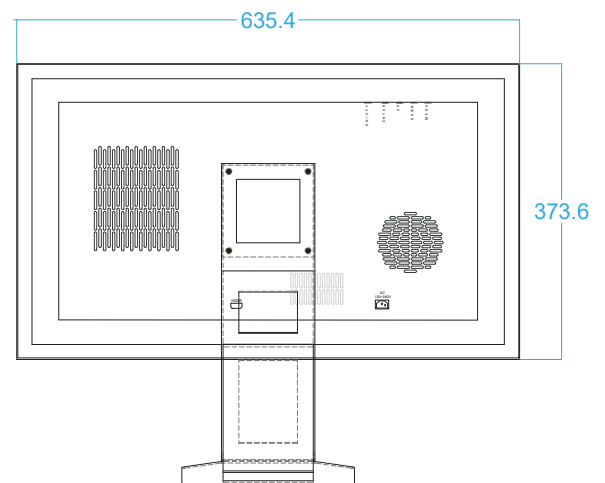

ZBOX 27"

AS3D DISPLAY

ZBOX-27-L/P

UNITED
SCREENS GMBH

- Type › Display Only
- Mount › Table Stand or Wall Mounted
- Orientation › Portrait & Landscape
- Housing › Metal & Tempered Glass
- Color › Black
- Screen Diagonal › 27 inch
- Resolution › 3840x2160
- Display Area › 597(H) x 335(V) mm
- Brightness › 350 cd/m2 (Typical)
- Weight › 12 KG
- View Number › 4 views & 9 views
- 3D Filter Type › Lenticular
- Best Viewing Distance › 1.0m ~ 2.5m
- Power › 100 ~ 240V AC, 50 ~60Hz
- power consumption › 140W
- I/O › 2x HDMI 2.0
- Content Format › Multi-stream, Multi-tile, 2D+Depth, interactive (Unity3D)

All measurements are in millimeter.
Images are simulated and for illustration purposes only.