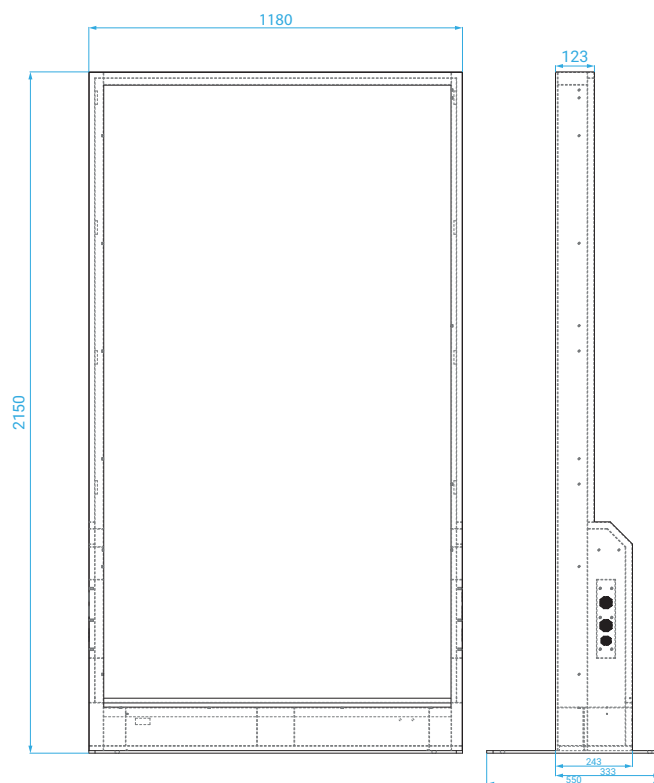

ZBOX

85"

AS3D STELE
ZBOX-85-PSt

- Type › Plug & Play System
- Mount › Floor Stand
- Orientation › Portrait Stand
- Housing › Metal & Tempered Glass
- Color › Black
- Sreen Diagonal › 85 inch
- Resolution › 2160x3840
- Display Area › 1872(H) x 1053(V) mm
- Brightness › 500 cd/m2 (Typical)
- Weight › 325KG
- View Number › 9 views
- 3D Filter Type › Lenticular
- Best Viewing Distance › 3.0m ~ 8.0m
- Power › 100 ~ 240V AC, 50 ~60Hz
- max power consumption › 880w
- CPU › Intel Core i5-6400T
- GPU › GeForce® GTX 1060 6GB
- Memory › 8GB
- Storage › 250G Samsung SSD
- I/O › 2x USB2.0, 2x USB3.0 ,
1x USB3.1 C , 1x USB3.1
1x Audio out, 1x Mic in
1x Dual Gigabit LAN
2x DP 1.3, 2x HDMI 2.0
Bluetooth 4.0
Wifi 802.11ac/b/g/n
- Operating System › Windows 10 PRO
- 3D Player › ioPlayer 2.0 Standard
- Content Format › Multi-Stream, Multi-tile, 2D+Depth,
interactive (Unity3D)

All measurements are in millimeter.
Images are simulated and for illustration purposes only.