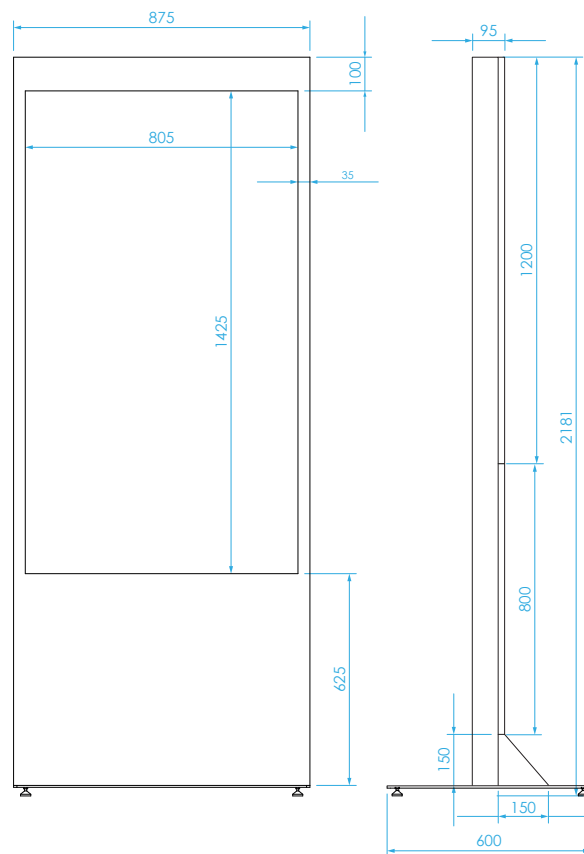

# ZBOX 65"

**AS3D STELE**

ZBOX-65-SR  
Rental System

- Type › 65" Windows All-In-One
- Mount › Floor Stand
- Orientation › Portrait
- Housing › Metal
- Color › Black
- Screen Diagonal › 65 inch
- Resolution › 2160x3840
- Display Area › 1428(H) x806(V) mm
- Brightness › 400 cd/m2 (Typical)
- Weight › 206 KG
- View Number › 9 views
- 3D Filter Type › Lenticular
- Best Viewing Distance › 3.0m ~ 8.0m
- Power › Input - 100 ~ 240V AC, 50 ~60Hz
- max power consumption › 390W
- CPU › Intel Core i5-6400T
- GPU › GeForce® GTX 1060 6GB
- Memory › 8GB
- Storage › 250G Samsung SSD
- I/O › 2x USB2.0, 2x USB3.0 ,  
1x USB3.1 C , 1x USB3.1  
1x Audio out, 1x Mic in  
1x Dual Gigabit LAN  
2x DP 1.3, 2x HDMI 2.0  
Bluetooth 4.0  
Wifi 802.11ac/b/g/n
- Operating System › Windows 10 PRO
- 3D Player › ioPlayer 2.0 Standard
- Content Format › Multi-Stream, Multi-tile, 2D+Depth,  
interactive (Unity3D)

All measurements are in millimeter.  
Images are simulated and for illustration purposes only.