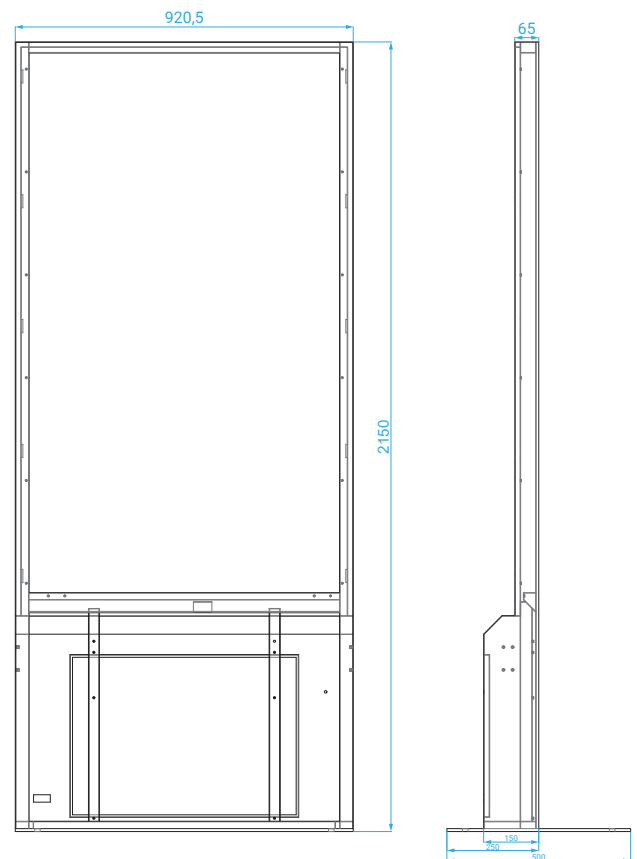

ZBOX 65"

AS3D STELE
ZBOX-65-S

- Type > Plug & Play System
- Mount > Floor Stand
- Orientation > Portrait
- Housing > Metal & Tempered Glass
- Color > Black
- Sreen Diagonal > 65 inch
- Resolution > 2160x3840
- Display Area > 1428(H) x 804(V) mm
- Brightness > 400 cd/m2 (Typical)
- Weight > 150 KG
- View Number > 9 views
- 3D Filter Type > Lenticular
- Best Viewing Distance > 3.0m ~ 8.0m
- Power > 100 ~ 240V AC, 50 ~60Hz
- max power consumption > 390W
- CPU > Intel Core i5-6400T
- GPU > GeForce® GTX 1060 6GB
- Memory > 8GB
- Storage > 250G Samsung SSD
- I/O > 2x USB2.0, 2x USB3.0 ,
1x USB3.1 C , 1x USB3.1
1x Audio out, 1x Mic in
1x Dual Gigabit LAN
2x DP 1.3, 1x HDMI 2.0
Bluetooth 4.0
Wifi 802.11ac/b/g/n
- Operating System > Windows 10 PRO
- 3D Player > ioPlayer 2.0 Standard
- Content Format > Multi-Stream, Multi-tile, 2D+Depth,
interactive (Unity3D)

All measurements are in millimeter.
Images are simulated and for illustration purposes only.

UNITED SCREENS GmbH
Behringstraße 28a - 22765 Hamburg - Germany

✉ info@united-screens.tv

🌐 www.united-screens.tv