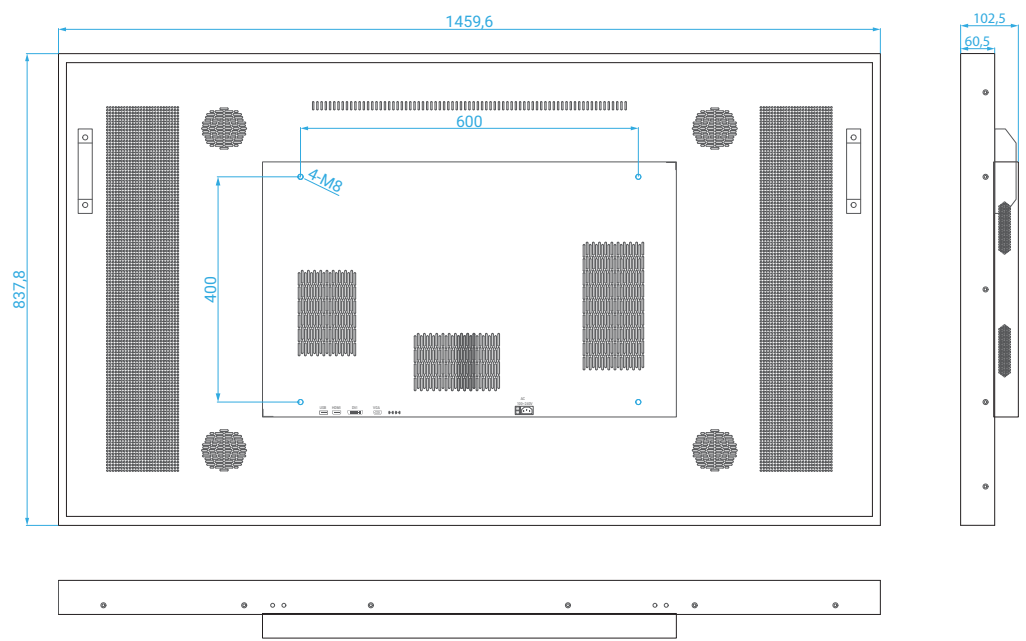

ZBOX 65"

AS3D DISPLAY
ZBOX-56-L

- | | | | |
|-----------------|-------------------------------|-----------------------|---|
| Type | › Display Only | 3D Filter Type | › Lenticular |
| Mount | › Table Stand or Wall Mounted | Best Viewing Distance | › 3.0m ~ 8.0m |
| Orientation | › Landscape | Power | › 100 ~ 240V AC, 50 ~60Hz |
| Housing | › Metal & Tempered Glass | power consumption | › 230w |
| Color | › Black | I/O | › 1x HDMI 2.0 |
| Screen Diagonal | › 65 inch | Content Format | › Multi-stream, Multi-tile, 2D+Depth, interactive (Unity3D) |
| Resolution | › 3840x2160 | | |
| Display Area | › 1428(H) x 804(V) mm | | |
| Brightness | › 400 cd/m2 (Typical) | | |
| Weight | › 85KG | | |
| View Number | › 9 views | | |

All measurements are in millimeter.
Images are simulated and for illustration purposes only.

UNITED SCREENS GmbH
Behringstraße 28a - 22765 Hamburg - Germany
✉ info@united-screens.tv
🌐 www.united-screens.tv
☎ +49 40 571 996 47